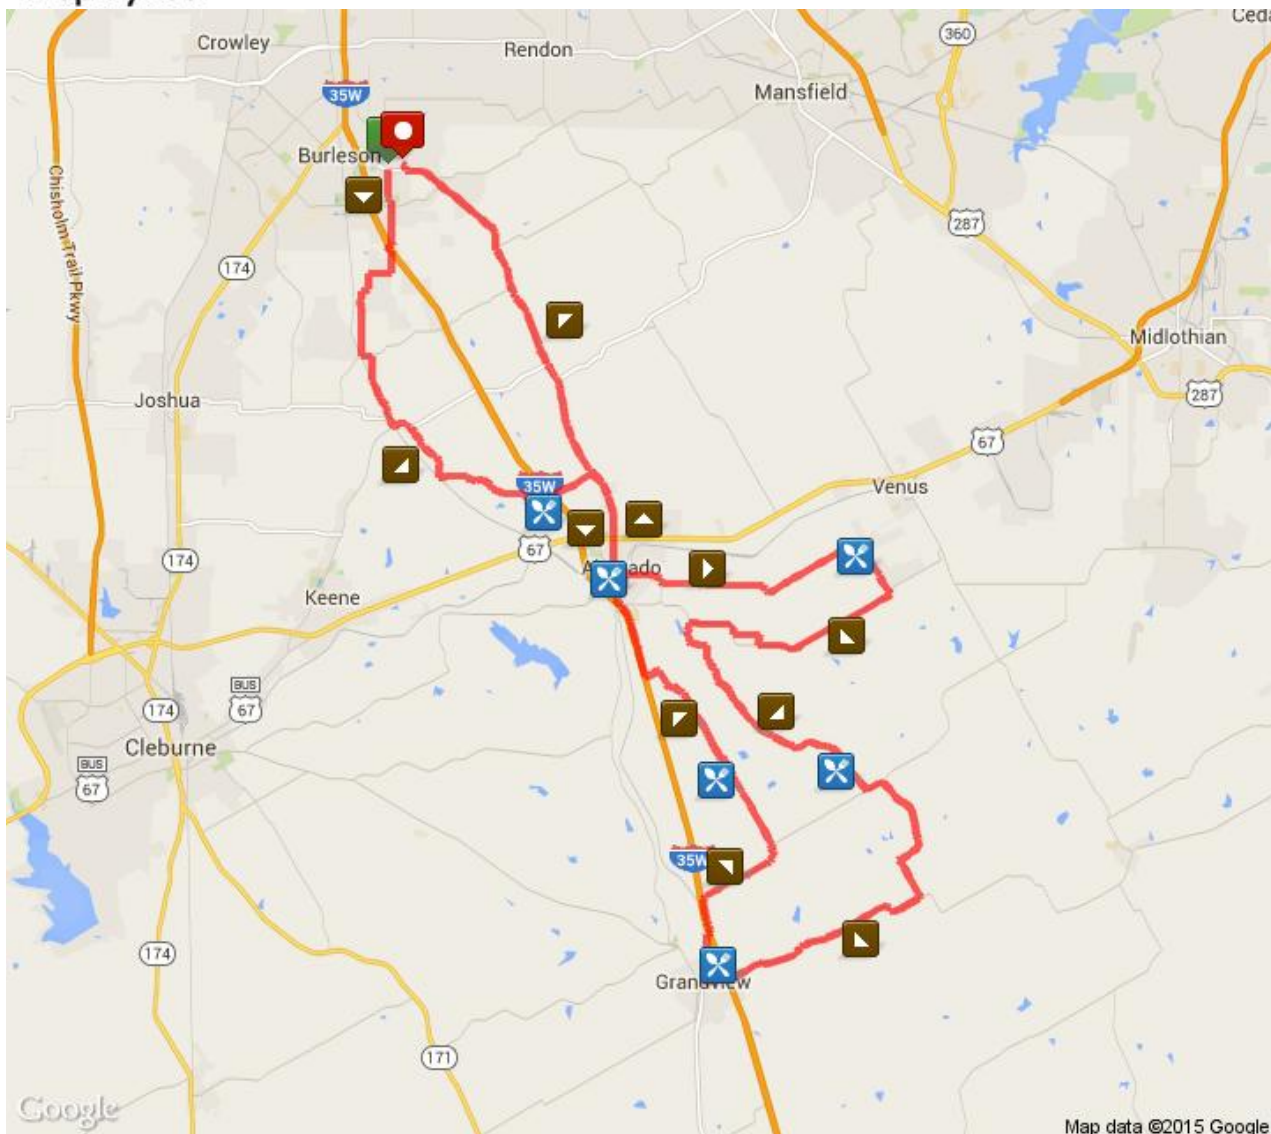

Honey Tour 67 Mile

Distance: 67.54 mi

Elevation: 1,747.96 ft (Max: 879.33 ft)

mapmyride

ELEVATION (ft)

Copyright (c) 2015 MapMyFitness Inc.